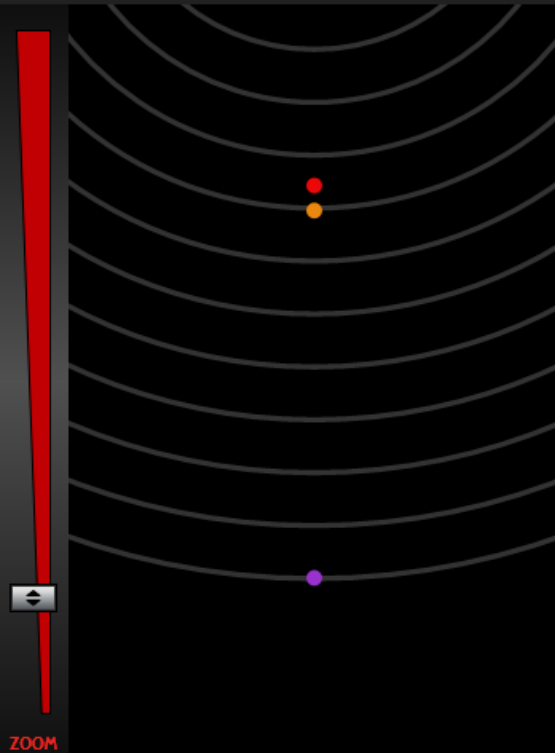

AXIAL VIEW

LATERAL VIEW

CHOOSE YOUR AMMO

| Show                                | Cartridge  | Bullet Type | Bullet Weight |
|-------------------------------------|------------|-------------|---------------|
| <input checked="" type="checkbox"/> | 30-06 SPRG | Power Point | 180 grain     |
| <input checked="" type="checkbox"/> | 308 WIN    | Power Point | 180 grain     |
| <input checked="" type="checkbox"/> | 8MM MAUSER | Power Point | 170 grain     |

Product Symbol: X8MM  
 Muzzle Velocity: 2360  
 Ballistic Coefficient: 0,205  
 Description: Unique soft nose jacketed design delivers maximum energy on target. Notches around

EDIT CONDITIONS

Sight-in Range: 100 yds

Max Range: 500 yds

Cross Wind: 0 mph

Temp °F: 59 deg