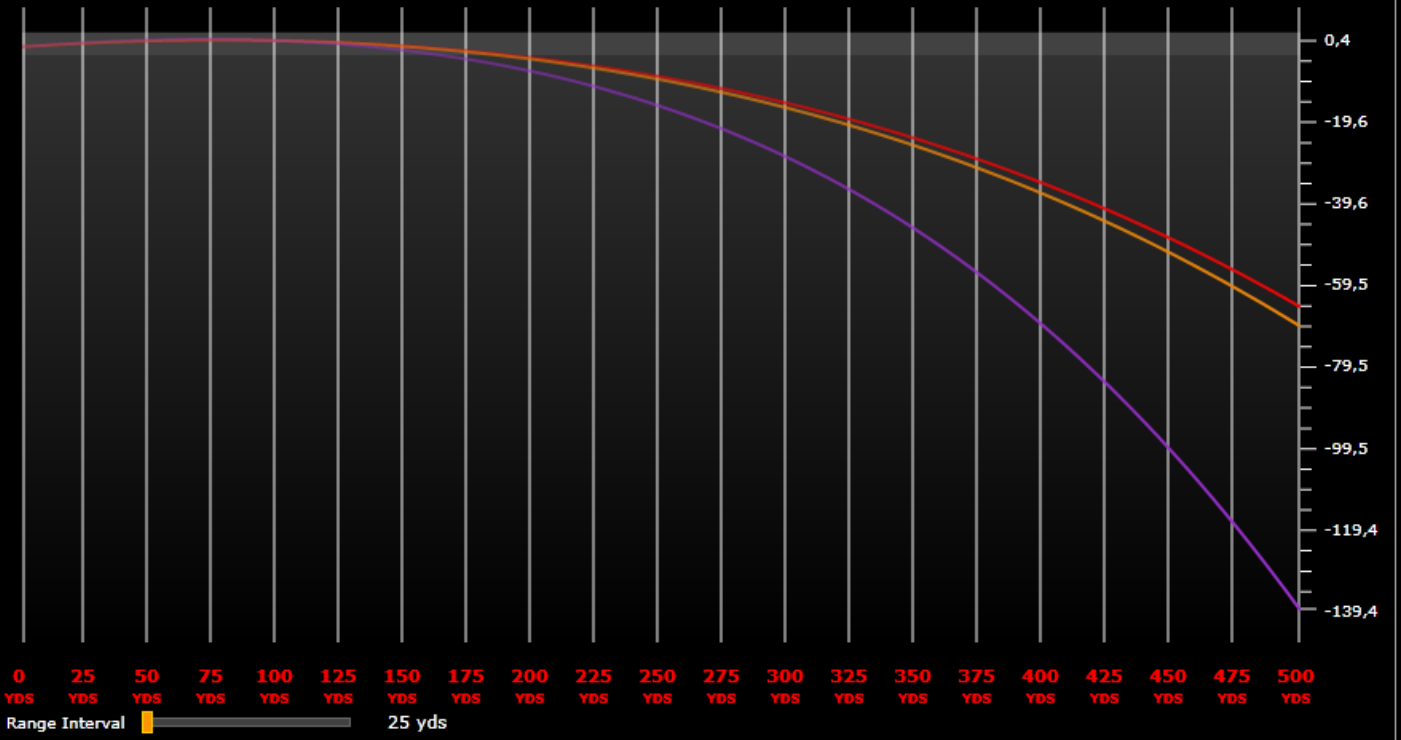

AXIAL VIEW

LATERAL VIEW

CHOOSE YOUR AMMO

| Show                                | Cartridge  | Bullet Type | Bullet Weight |
|-------------------------------------|------------|-------------|---------------|
| <input checked="" type="checkbox"/> | 30-06 SPRG | Power Point | 180 grain     |
| <input checked="" type="checkbox"/> | 308 WIN    | Power Point | 180 grain     |
| <input checked="" type="checkbox"/> | 8MM MAUSER | Power Point | 170 grain     |

Product Symbol: X8MM  
 Muzzle Velocity: 2360  
 Ballistic Coefficient: 0,205  
 Description: Unique soft nose jacketed design delivers maximum energy on target. Notches around

EDIT CONDITIONS

Sight-in Range: 100 yds

Max Range: 500 yds

Cross Wind: 0 mph

Temp °F: 59 deg